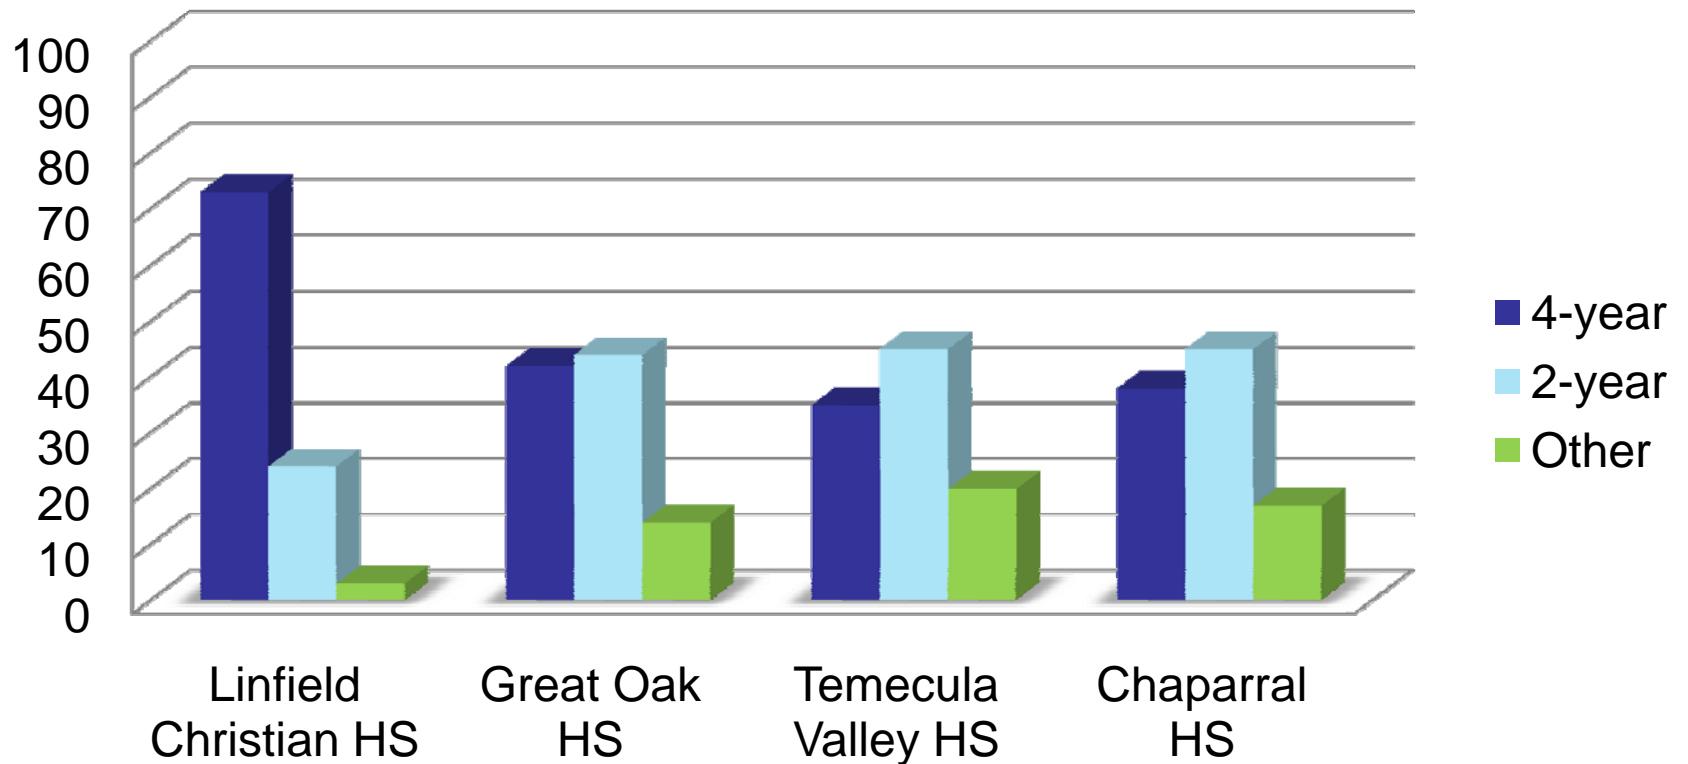

Class of 2010*	4-year	2-year	Other
Linfield Christian HS	73%	24%	3%
Great Oak HS	42%	44%	14%
Temecula Valley HS	35%	45%	20%
Chaparral HS	38%	45%	17%

*Based on public information provided in Temecula Valley Unified School District School Profiles .

College Matriculation Data