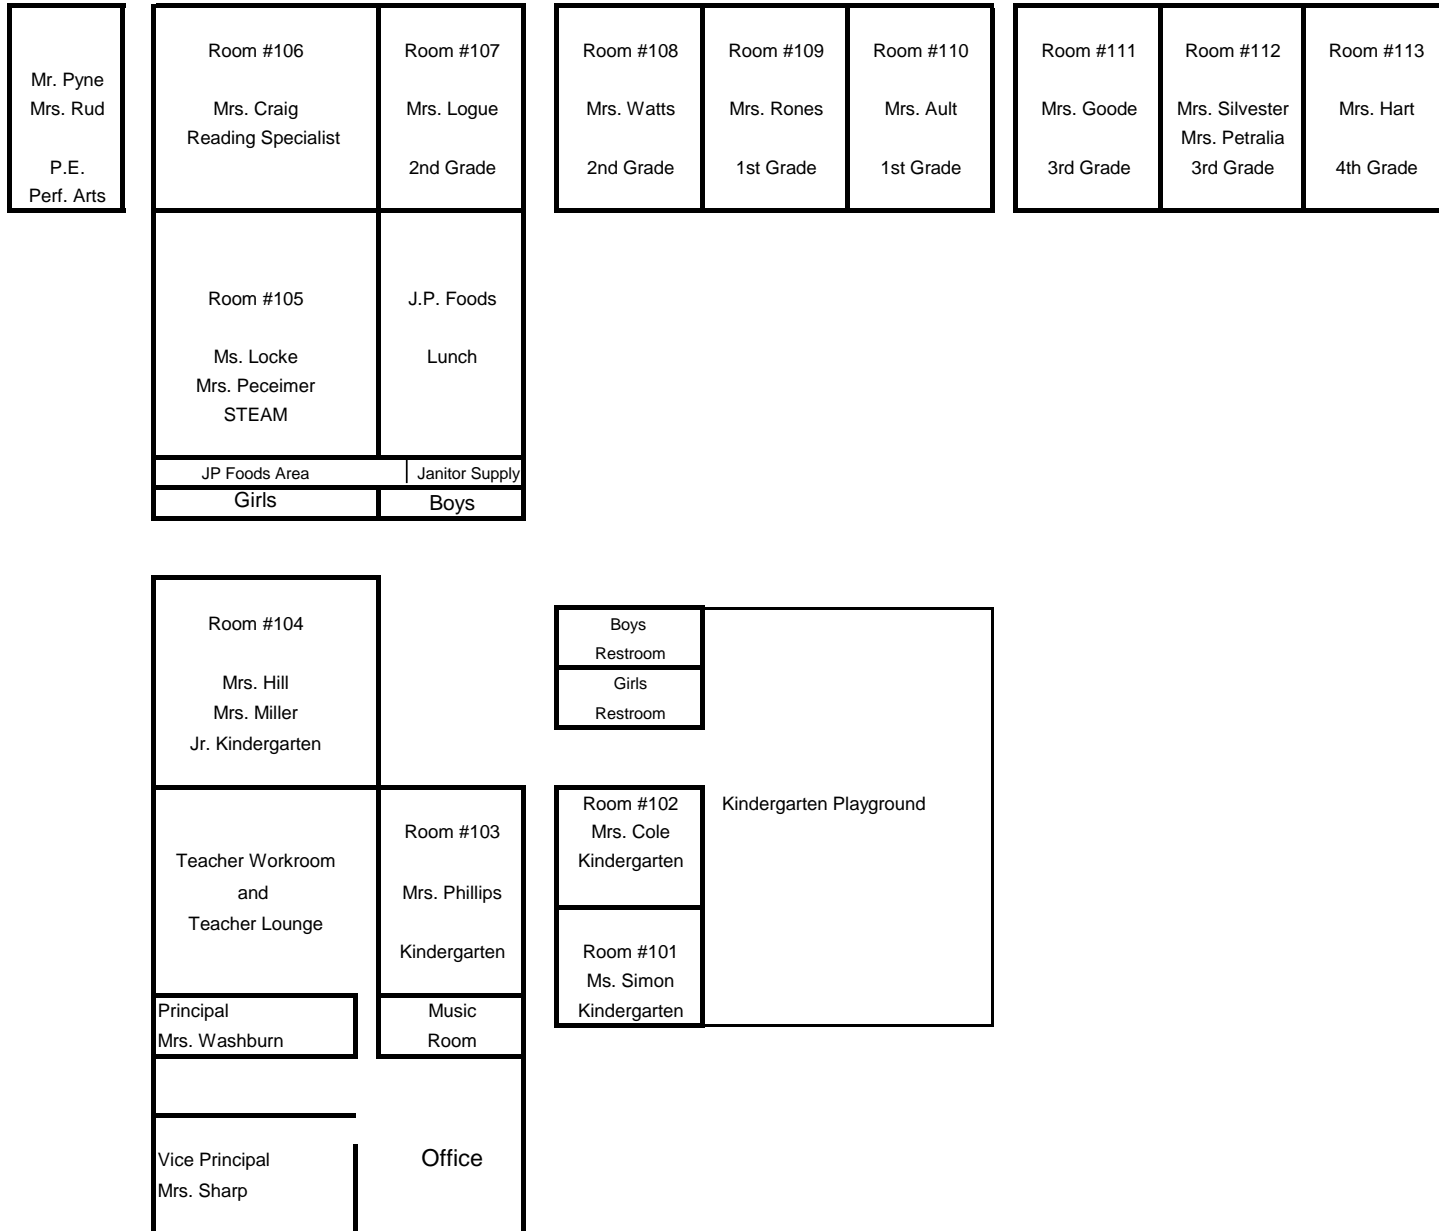

FENCE

FENCE

LINFIELD CHRISTIAN SCHOOL

SITE MAP - ELEMENTARY 2018 - 2019

PLAYGROUND

PLAYGROUND